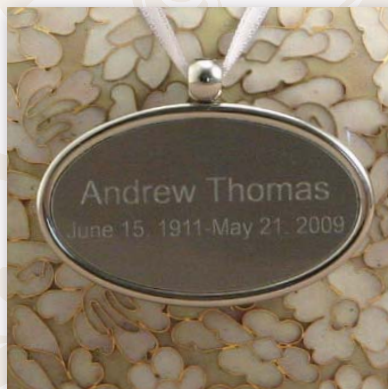

C401 Silvertone Oval