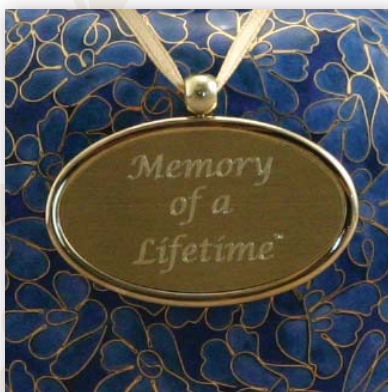

# Memory of a Lifetime™

Personalized Memorial  
Program  
by Terrybear

Provided to you by  
**AdVantage**  
**Promotional Advertising**

5595L Onyx with Engraving

C400 Golden Oval

C402 Golden Frame (closed)

# Engraving

Select urns & memorial items can be engraved. These items have the € indicator on their photo on each catalog page. Urns and memorials can be engraved using one of Terrybear's choice fonts (see below).